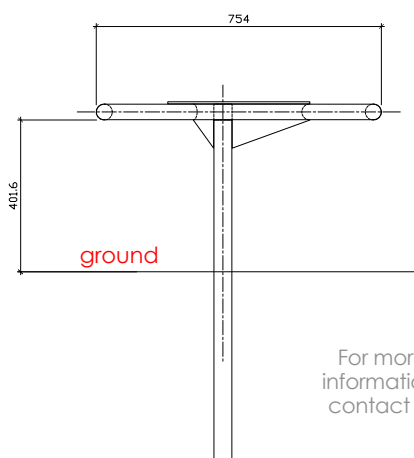

RECREATIONAL SCULPTURE [Art & Technology]

Bench RE~ROUND

ARTOTEC

[ART & TECHNOLOGY]

collection

Recommended Age: 5 + inside the playground area

According to European safety norm EN 1176:2008

Playful sculpture is manufactured and processed at the plant in accordance with European standards ISO 9001 and the ISO 14001 standard

Certificate Welding: Class - in compliance with - EN 287
Treatment anticorrosive: BSK 99 C4

Foundations: 2
Weight: 75 kg
Maximum load: 675 kg
Number of person: 8

Recommendation surface: According to EN 1176:2008 10 cm sand or equivalent.

Maximum critical fall height: 442 mm
Maximum height: 442 mm
Safety space: 1 500 mm
Safety space: in between 240-400 mm group

Foundation: For installation in well-drained ground.
2 concrete foundations 300 x 300 x 400mm

Colour: RAL system
Design: Frédéric Iriarte
ARTOTEC, 2008-2012

For more information, contact us